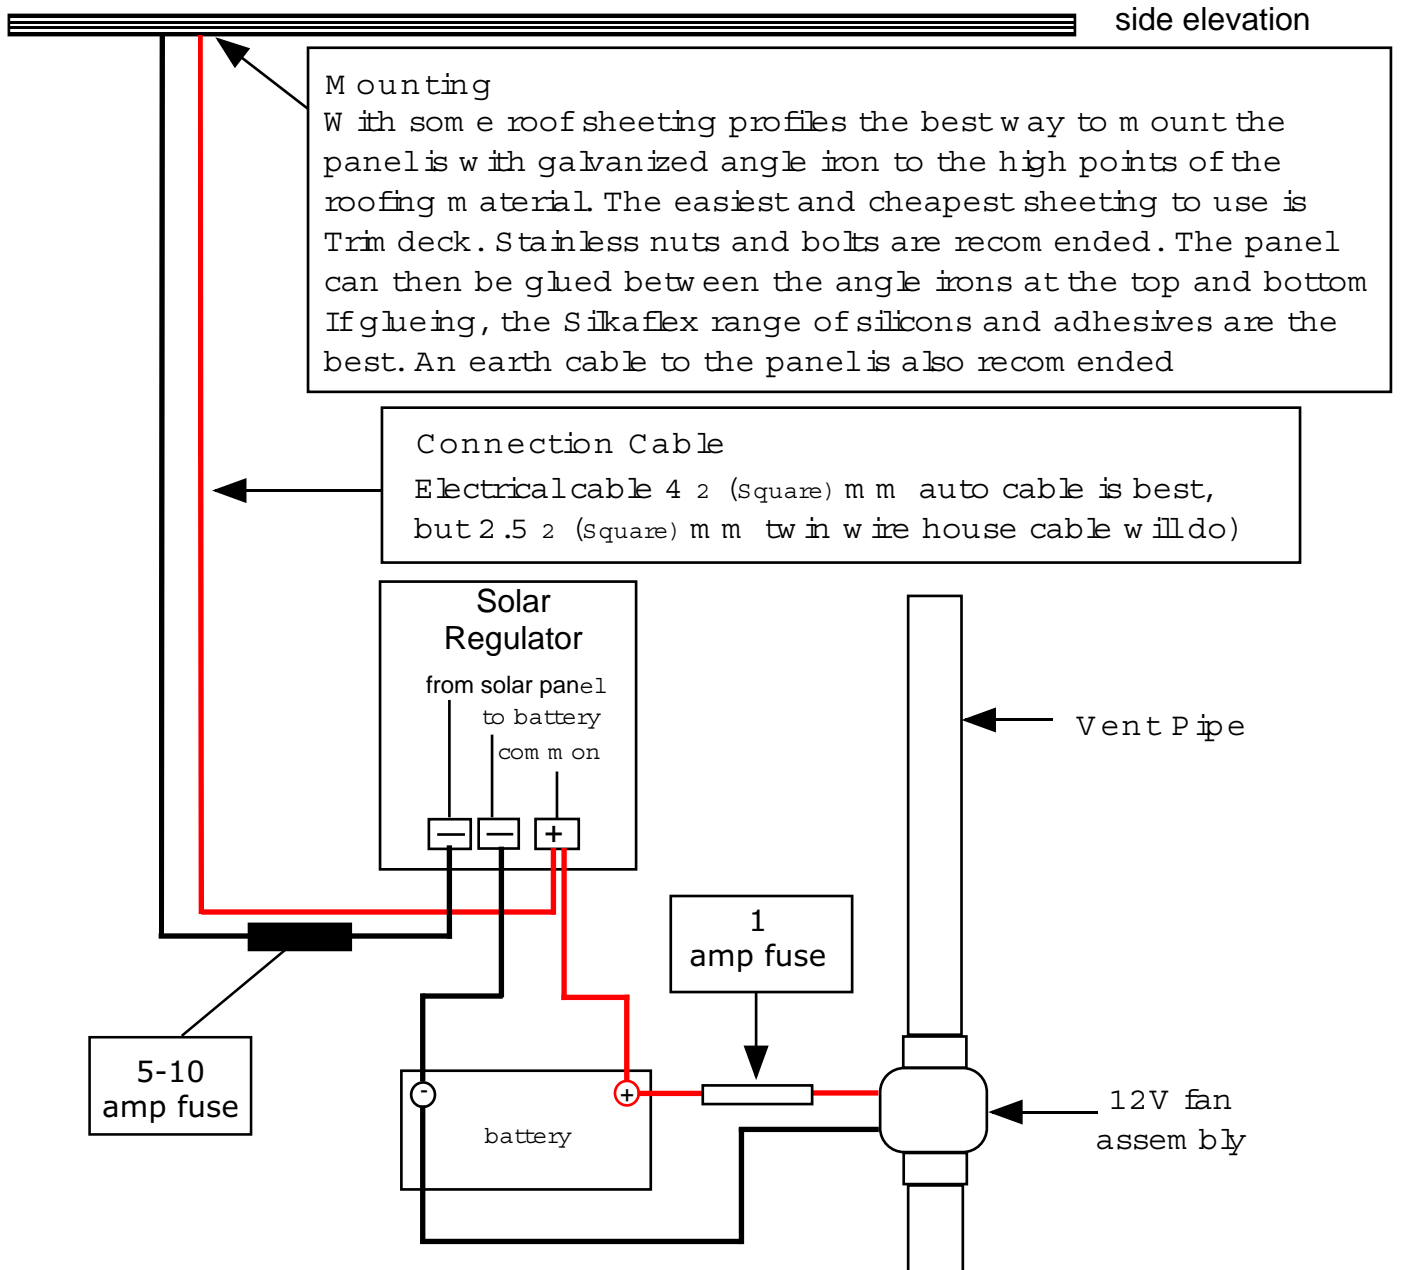

Solar Panel Installation

Battery Notes - The batteries we use are deep cycle low maintenance leak proof units which are fully charged before delivery. If you need to recharge the battery, low trickle only **DO NOT FAST CHARGE**